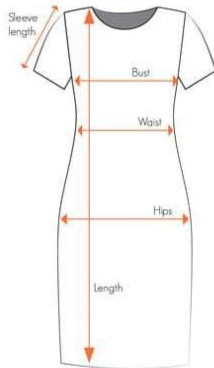

Style Code	Size	Bust	Waist	Shoulder	Sleeve Length	Length	Hip
YA8637	S	36	33	14	12	48	39
YA8637	M	38	35	14.5	12	48	41
YA8637	L	40	38	15	12	48	43
YA8637	XL	42.5	39.5	15.5	12	48	45.5
YA8637	XXL	45	42	16	12	48	48

- All Measurement are in inches
- Measurements shown in size guide refer to garment size not body size.